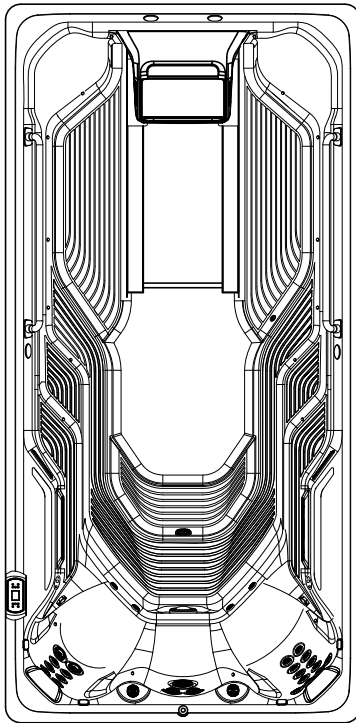

2017
E500
SWIM & TREADMILL
15' x 7.5'
58" High

DOOR SIDE
SCALE: 1/4" = 1'-0"